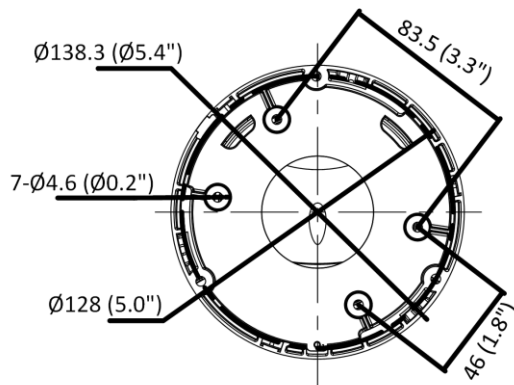

▪ **Dimension**

Unit: mm (inch)

▪ **Accessory**