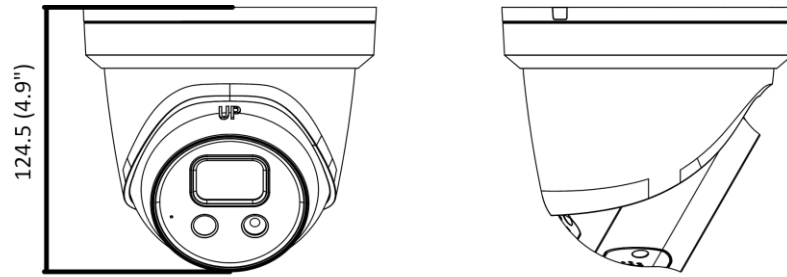

▪ **Dimension**

Unit: mm (inch)

▪ **Accessory**