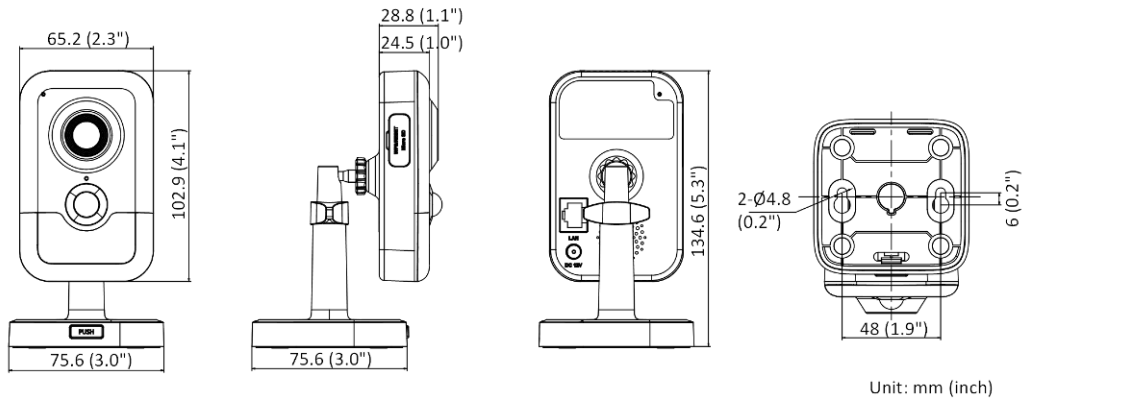

Web Client Language	33 languages English, Russian, Estonian, Bulgarian, Hungarian, Greek, German, Italian, Czech, Slovak, French, Polish, Dutch, Portuguese, Spanish, Romanian, Danish, Swedish, Norwegian, Finnish, Croatian, Slovenian, Serbian, Turkish, Korean, Traditional Chinese, Thai, Vietnamese, Japanese, Latvian, Lithuanian, Portuguese (Brazil), Ukrainian
General Function	Anti-flicker, heartbeat, password reset via email, pixelouther
Storage Conditions	-10 °C to 40 °C (14 °F to 104 °F). Humidity 95% or less (non-condensing)
Startup and Operating Conditions	-10 °C to 40 °C (14 °F to 104 °F). Humidity 95% or less (non-condensing)
Camera Material	Plastic
Camera Dimension	2 mm: 102.9 mm × 65.2 mm × 28.8 mm (4.1" × 2.6" × 1.1") 2.8 mm and 4 mm: 102.9 mm × 65.2 mm × 32.6 mm (4.1" × 2.6" × 1.3")
Package Dimension	150 mm × 125 mm × 99 mm (5.9" × 4.9" × 3.9")
Camera Weight	Approx. 120 g (0.3 lb.)
With Package Weight	Approx. 430 g (0.9 lb.)
Approval	
EMC	FCC SDoC (47 CFR Part 15, Subpart B); CE-EMC (EN 55032: 2015, EN 61000-3-2:2019, EN 61000-3-3:2013+A1:2019, EN 50130-4: 2011 +A1: 2014); KC (KN 32: 2015, KN 35: 2015)
Safety	UL (UL 62368-1); CB (IEC 62368-1:2014+A11); CE-LVD (EN 62368-1:2014/A11:2017)
Environment	CE-RoHS (2011/65/EU); WEEE (2012/19/EU); Reach (Regulation (EC) No 1907/2006)

▪ **Dimension**

2 mm Model

2.8 and 4 mm Model

Distributed by

**HIKVISION®****Headquarters**

No.555 Qianmo Road, Binjiang District,
Hangzhou 310051, China
T +86-571-8807-5998
overseasbusiness@hikvision.com

Hikvision USA
T +1-909-895-0400
sales.usa@hikvision.com