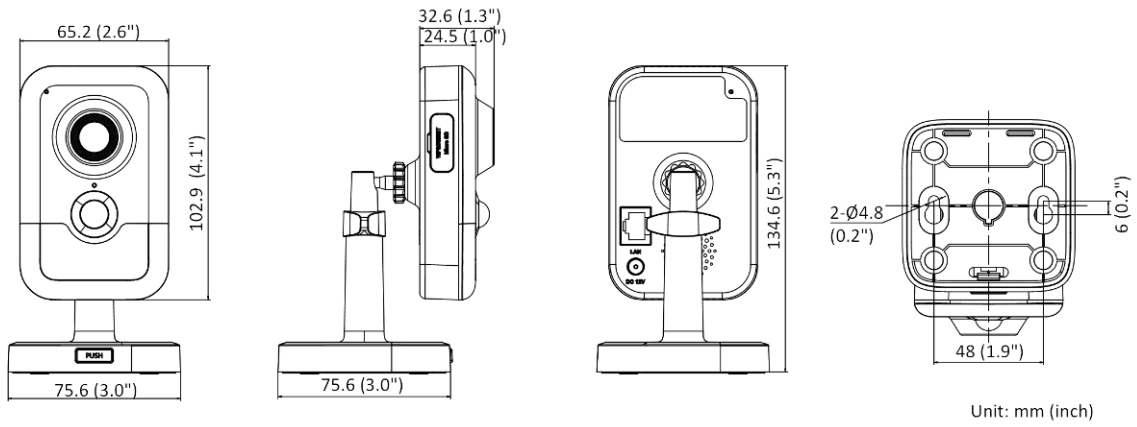

Web Client Language	33 languages English, Russian, Estonian, Bulgarian, Hungarian, Greek, German, Italian, Czech, Slovak, French, Polish, Dutch, Portuguese, Spanish, Romanian, Danish, Swedish, Norwegian, Finnish, Croatian, Slovenian, Serbian, Turkish, Korean, Traditional Chinese, Thai, Vietnamese, Japanese, Latvian, Lithuanian, Portuguese (Brazil), Ukrainian
General Function	Anti-flicker, heartbeat, password reset via email, pixelouther
Storage Conditions	-10 °C to 40 °C (14 °F to 104 °F). Humidity 95% or less (non-condensing)
Startup and Operating Conditions	-10 °C to 40 °C (14 °F to 104 °F). Humidity 95% or less (non-condensing)
Camera Material	Plastic
Camera Dimension	2 mm: 102.9 mm × 65.2 mm × 28.8 mm (4.1" × 2.6" × 1.1") 2.8 mm and 4 mm: 102.9 mm × 65.2 mm × 32.6 mm (4.1" × 2.6" × 1.3")
Package Dimension	150 mm × 125 mm × 99 mm (5.9" × 4.9" × 3.9")
Camera Weight	Approx. 120 g (0.3 lb.)
With Package Weight	Approx. 430 g (0.9 lb.)
Approval	
EMC	FCC SDoC (47 CFR Part 15, Subpart B); CE-EMC (EN 55032: 2015, EN 61000-3-2:2019, EN 61000-3-3:2013+A1:2019, EN 50130-4: 2011 +A1: 2014); KC (KN 32: 2015, KN 35: 2015)
Safety	UL (UL 62368-1); CB (IEC 62368-1:2014+A11); CE-LVD (EN 62368-1:2014/A11:2017)
Environment	CE-RoHS (2011/65/EU); WEEE (2012/19/EU); Reach (Regulation (EC) No 1907/2006)

▪ **Dimension**

2 mm Model

2.8 and 4 mm Model

Distributed by

**HIKVISION®****Headquarters**

No.555 Qianmo Road, Binjiang District,
Hangzhou 310051, China
T +86-571-8807-5998
overseasbusiness@hikvision.com

Hikvision USA
T +1-909-895-0400
sales.usa@hikvision.com