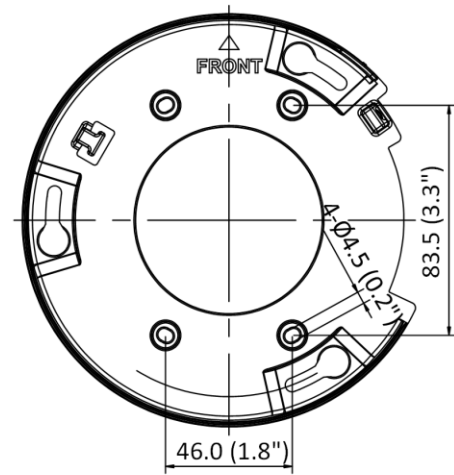

▪ Dimension

Unit: mm (inch)