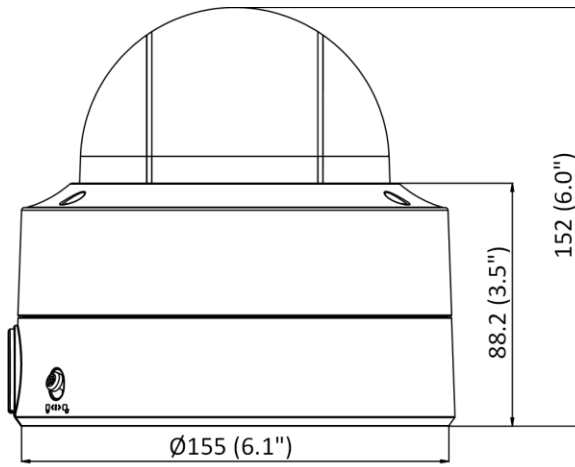

▪ Dimension

Unit: mm (inch)