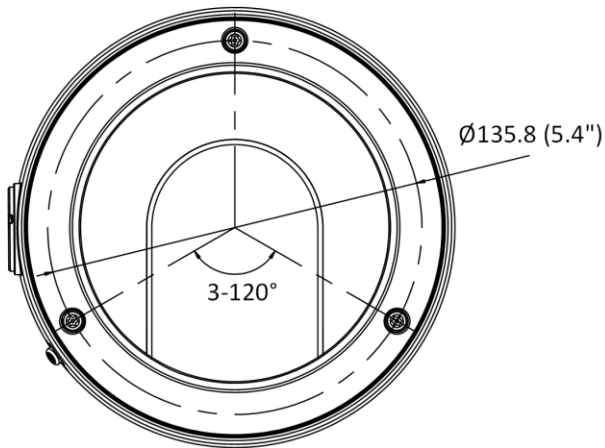

## ▪ Specification

Camera	
Image Sensor	1/1.8" Progressive Scan CMOS
Min. Illumination	Color: 0.0005 Lux @ (F1.0, AGC ON), 0 Lux with white light
Shutter Speed	1/3 s to 1/100,000 s
Slow Shutter	Yes
P/N	P/N
Wide Dynamic Range	130 dB
Angle Adjustment	Pan: 0° to 355°, tilt: 0° to 75°, rotate: 0° to 355°
Power-off Memory	Yes
Lens	
Lens Type	Varifocal lens, motorized lens, 3.6 to 9 mm
Focal Length & FOV	3.6 to 9 mm, horizontal FOV 92.3° to 48°, vertical FOV 48.4° to 27°, diagonal FOV 112.2° to 55°
Lens Mount	Ø20
Iris Type	Fixed
Aperture	F1.0
DORI	
DORI	D: 69 m to 124 m, O: 27.4 m to 49.3 m, R: 13.8 m to 24.8 m, I: 6.9 m to 12.4 m
Illuminator	
Smart Supplement Light	Yes
White Light Range	Up to 40 m
Video	
Max. Resolution	2688 × 1520
Main Stream	50 Hz: 25 fps (2688 × 1520, 1920 × 1080, 1280 × 720) 60 Hz: 30 fps (2688 × 1520, 1920 × 1080, 1280 × 720)
Sub-Stream	50 Hz: 25 fps (640 × 480, 640 × 360) 60 Hz: 30 fps (640 × 480, 640 × 360)
Third Stream	50 Hz: 10 fps (1920 × 1080, 1280 × 720, 640 × 480, 640 × 360) 60 Hz: 10 fps (1920 × 1080, 1280 × 720, 640 × 480, 640 × 360) *Third stream is supported under certain settings.
Video Compression	Main stream: H.265/H.264/H.265+/H.264+ Sub-stream: H.265/H.264/MJPEG Third stream: H.265/H.264 *Third stream is supported under certain settings.
Video Bit Rate	32 Kbps to 8 Mbps
H.264 Type	Baseline Profile/Main Profile/High Profile
H.265 Type	Main Profile
H.264+	Main stream supports
H.265+	Main stream supports
Bit Rate Control	CBR/VBR
Scalable Video Coding (SVC)	H.265 and H.264 encoding
Region of Interest (ROI)	1 fixed region for main stream and sub-stream

#### ▪ Available Model

DS-2CD2747G2-LZS (3.6 to 9 mm)

▪ Dimension

Unit: mm (inch)

▪ **Accessory**

▪ **Optional**

DS-1473ZJ-155B	DS-1475ZJ-SUS	DS-1471ZJ-155	DS-1476ZJ-SUS	DS-1473ZJ-155
Wall Mount	Vertical Pole Mount	Pendant Mount	Corner Mount	Wall Mount
				
				