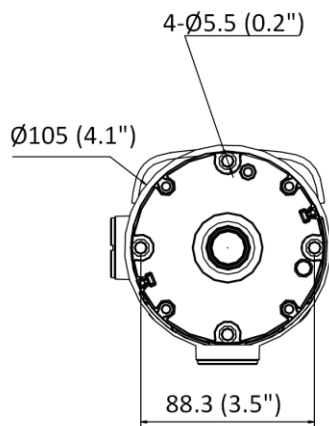

Anti-Corrosion Protection

NEMA 4X: NEMA 250-2014

▪ **Available Model**

DS-2CD3B26G2T-IZHSY (2.8 to 12 mm)

▪ **Dimension**

Unit: mm (inch)

▪ **Accessory**

▪ **Included**