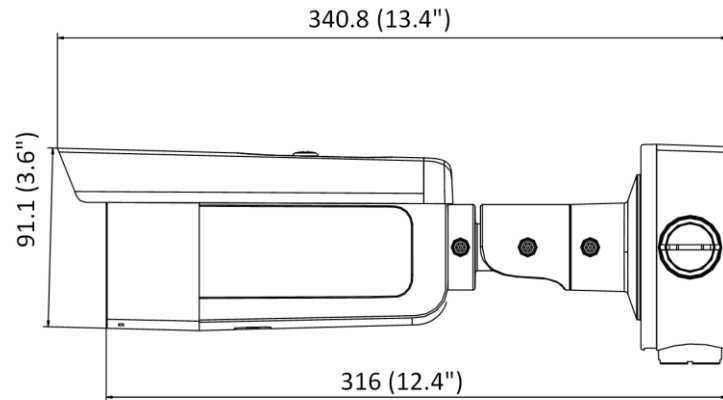

Anti-Corrosion Protection

NEMA 4X: NEMA 250-2014

▪ **Available Model**

DS-2CD3B26G2T-IZHSY (2.8 to 12 mm)

▪ **Dimension**

Unit: mm (inch)

▪ **Accessory**

▪ **Included**

DS-1260ZJ

Junction Box