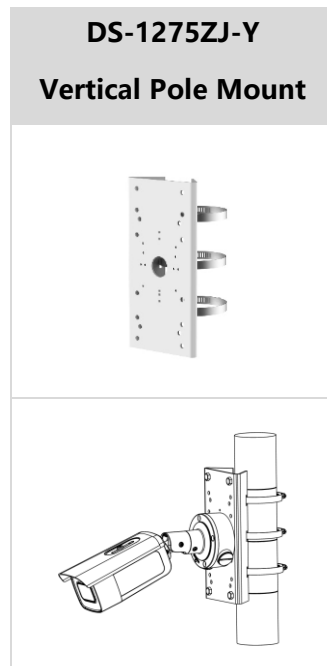

▪ Optional

Distributed by

HIKVISION®

Headquarters

No.555 Qianmo Road, Binjiang District,
Hangzhou 310051, China
T +86-571-8807-5998
overseasbusiness@hikvision.com

Hikvision USA
T +1-909-895-0400
sales.usa@hikvision.com

Hikvision Australia
T +61-2-8599-4233
salesau@hikvision.com

Hikvision India
T +91-22-28469900
sales@pramahikvision.com

Hikvision Canada
T +1-866-200-6690
sales.canada@hikvision.com

Hikvision Thailand
T +662-275-9949
sales.thailand@hikvision.com

Hikvision Europe
T +31-23-5542770
sales.eu@hikvision.com

Hikvision Italy
T +39-0438-6902
info.it@hikvision.com

Hikvision Brazil
T +55 11 3318-0050
Latam.support@hikvision.com

Hikvision Turkey
T +90 (216)521 7070- 7074
sales.tr@hikvision.com

Hikvision Malaysia
T +601-7652-2413
sales.my@hikvision.com

Hikvision UK & Ireland
T +01628-902140
sales.uk@hikvision.com

Hikvision South Africa
Tel: +27 (10) 0351172
sale.africa@hikvision.com

Hikvision France
T +33(0)1-85-330-450
info.fr@hikvision.com

Hikvision Kazakhstan
T +7-727-9730667
nikia.panfilov@hikvision.ru

Hikvision Vietnam
T +84-974270888
sales.vt@hikvision.com

Hikvision UAE
T +971-4-4432090
salesme@hikvision.com

Hikvision Singapore
T +65-6684-4718
sg@hikvision.com

Hikvision Spain
T +34-91-737-16-55
info.es@hikvision.com

Hikvision Tashkent
T +99-87-1238-9438
uzb@hikvision.ru

Hikvision Hong Kong
T +852-2151-1761
info.hk@hikvision.com

Hikvision Russia
T +7-495-669-67-99
saleru@hikvision.com

Hikvision Korea
T +82-(0)31-731-8817
sales.korea@hikvision.com

Hikvision Poland
T +48-22-460-01-50
info.pl@hikvision.com

Hikvision Indonesia
T +62-21-2933759
Sales.Indonesia@hikvision.com