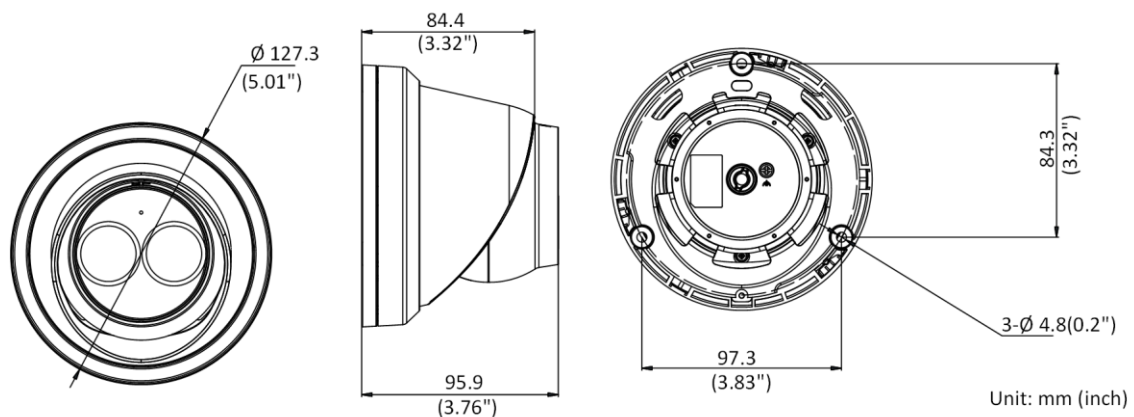

* Listed resolutions are only selectable options. It does not mean that all streams can work at their maximum resolution at the same time.

Available Model

DS-2CD2343G0-I (2.8/4/6 mm), DS-2CD2343G0-IU (2.8/4/6 mm)

Dimensions