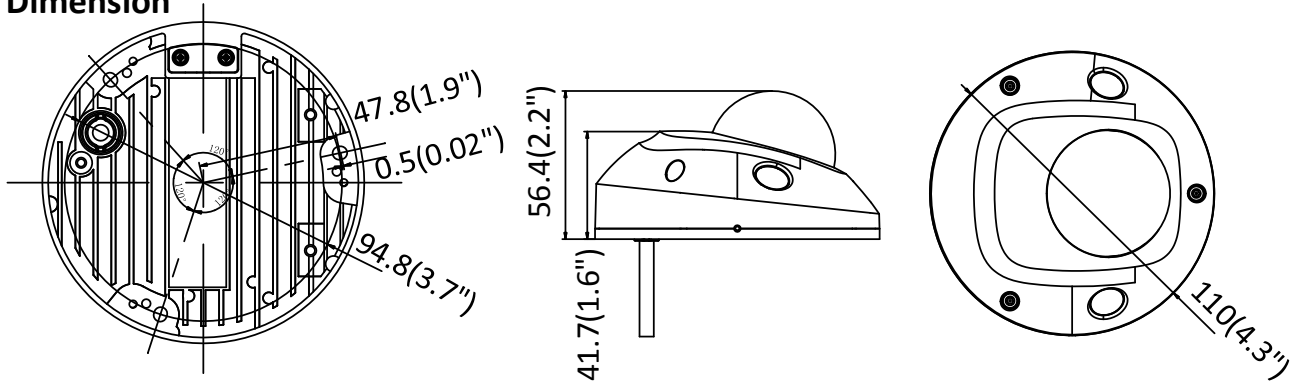

Dimension

Accessory

DS-1280ZJ-DM46
Junction Box

Distributed by