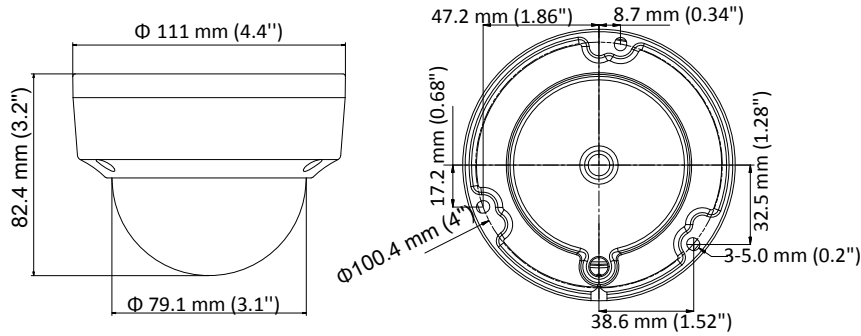

Order Models

DS-2CE56D8T-VPITE

Dimension