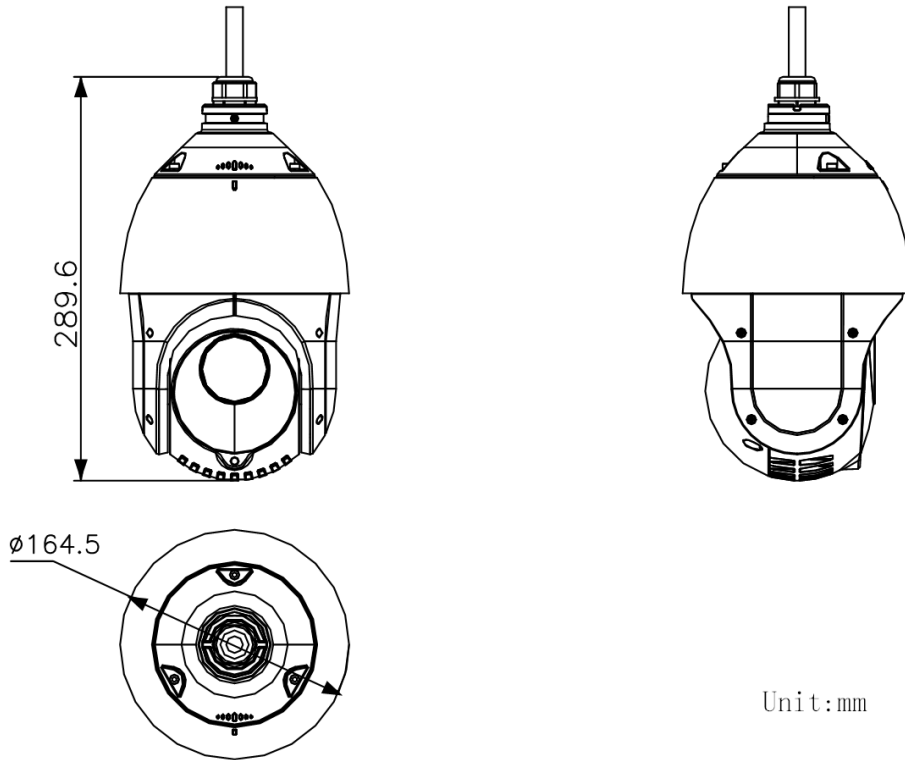

DORI	Detect	Observe	Recognize	Identify
Definition	25 px/m	63 px/m	125 px/m	250 px/m
Distance(Tele)	2200.0 m (7217.8 ft)	873.0 m (2864.2 ft)	440.0 m (1443.6 ft)	220.0 m (721.8 ft)

▪ **Dimension**

▪ **Accessory**

▪ **Included**

▪ **Optional**