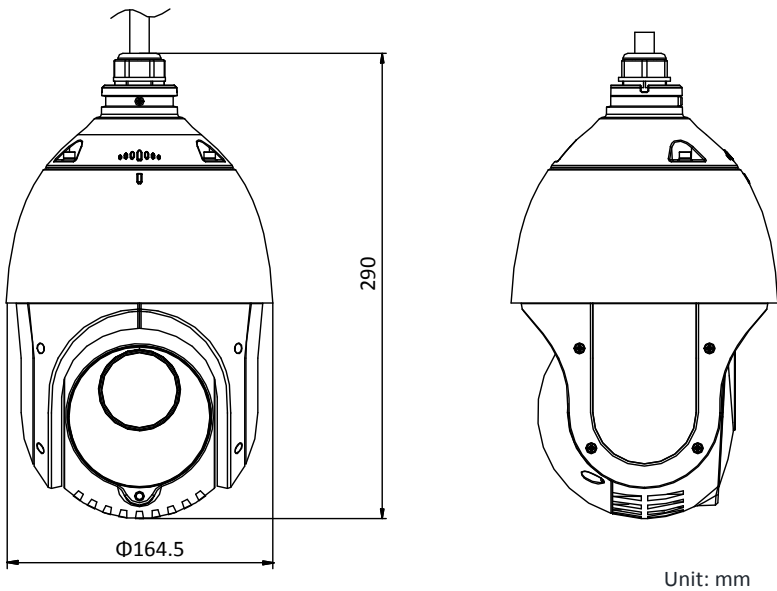

DORI

The DORI (detect, observe, recognize, identify) distance gives the general idea of the camera ability to distinguish persons or objects within its field of view.

It is calculated based on the camera sensor specification and the criteria given by EN 62676-4: 2015.

DORI	Detect	Observe	Recognize	Identify
Definition	25 px/m	63 px/m	125 px/m	250 px/m
Distance (Tele)	2400.0 m (7874.0 ft)	952.4 m (3124.7 ft)	480.0 m (1574.8 ft)	240.0 m (787.4 ft)

Available Model

DS-2DE4425IW-DE (E) 12 VDC & PoE (802.3 at, class 4)

Dimensions

Accessory