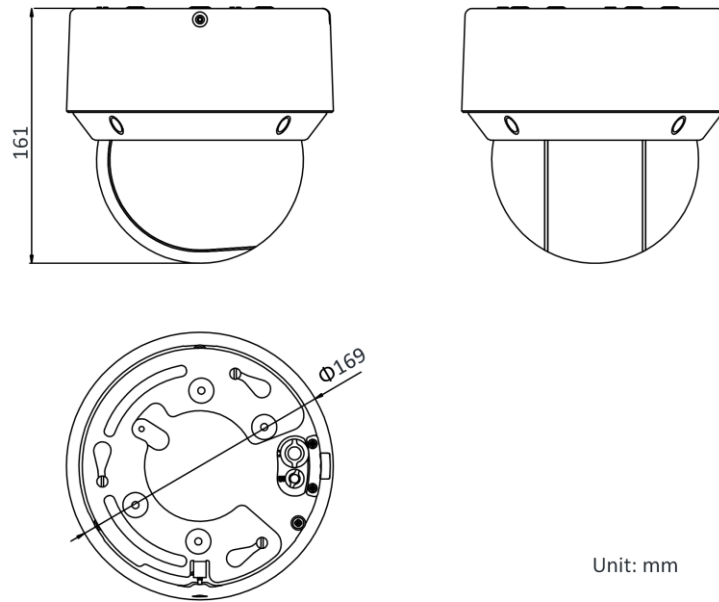

Interface	
Audio	1-ch audio input and 1-ch audio output
Alarm	2-ch alarm input and 2-ch alarm output
Network Interface	1 RJ45 10 M/100 M Ethernet, PoE (802.3at, class4)
General	
Language (Web Browser Access)	32 languages. English, Russian, Estonian, Bulgarian, Hungarian, Greek, German, Italian, Czech, Slovak, French, Polish, Dutch, Portuguese, Spanish, Romanian, Danish, Swedish, Norwegian, Finnish, Croatian, Slovenian, Serbian, Turkish, Korean, Traditional Chinese, Thai, Vietnamese, Japanese, Latvian, Lithuanian, Portuguese (Brazil)
Power	12 VDC, 3.33A and PoE (802.3at), 42.5 to 57 VDC, 0.6A, Class4 Max.18 W, including Max. 5W for IR
Working Environment	Temperature: -30°C to 65°C (-22°F to 149°F), humidity: ≤ 90%
Protection Level	IP66 standard, 4000V lightning protection, surge protection and voltage transient protection
Dimension	Φ 169 mm × 161 mm (Φ 6.65" × 6.34")
Weight	Approx. 2.45 kg (5.40 lb.)

DORI

The DORI (detect, observe, recognize, identify) distance gives the general idea of the camera ability to distinguish persons or objects within its field of view. It is calculated based on the camera sensor specification and the criteria given by EN 62676-4: 2015.

DORI	Detect	Observe	Recognize	Identify
Definition	25 px/m	63 px/m	125 px/m	250 px/m
Distance (Tele)	138.7 m (454.9 ft)	55.0 m (180.5 ft)	27.7 m (91.0 ft)	13.9 m (45.5 ft)

Available Model

DS-2DE4A204IW-DE (2.8-12mm), 12 VDC & PoE (802.3at, class4)

Dimensions

Accessory

Optional

DS-1605ZJ
Wall Mount Bracket

DS-1275ZJ-SUS
Vertical Pole Mount

DS-1276ZJ-SUS
Corner Mount

DS-1691ZJ-L
Pendant Mount

DS-1691ZJ-M
Pendant Mount