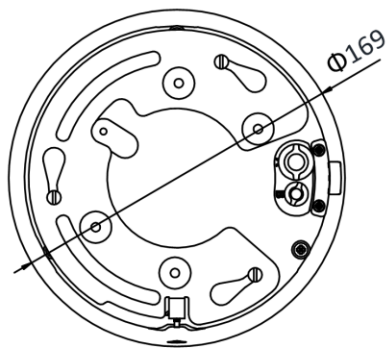

Dimensions

Unit: mm

Accessory

Optional