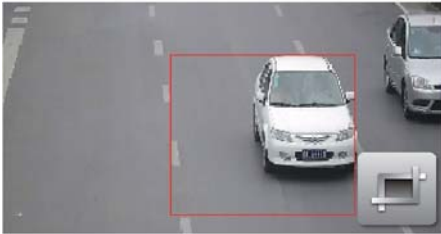

## Target Cropping Stream

The third stream of video can be sent to a different source for recording or display in a pre-defined resolution, thus providing more details of a targeted area if needed.