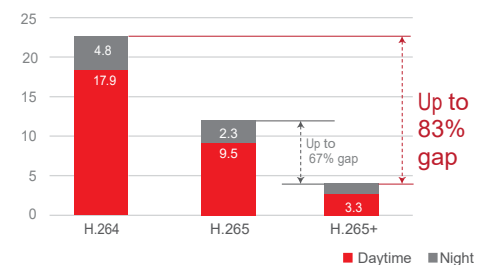

Extremely low requirements for bandwidth and storage

24-hour recording file sizes (in GB) of H.264, H.265, and H.265+

* The above data is from a test environment and is for reference only

COMPLETE PRODUCT OFFERING

Hikvision offers various types of 2 MP full-HD cameras, such as motorized VF lens bullet camera, dome camera, and up to 36x optical zoom PTZ camera for 24/7 CCTV surveillance.