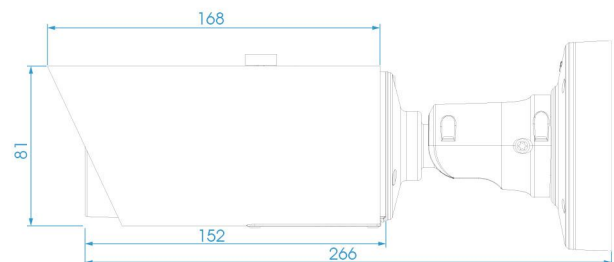

DIMENSIONS (mm)

SUPPORTED BROWSERS

	Model	MS-C2862-F(I)PB (2.0MP)	MS-C2962-F(I)PB (2.0MP)	MS-C3762-F(I)PB (3.0MP)	MS-C4462-F(I)PB (4.0MP)
Camera	Image Sensor	1/1.8" Exmor CMOS	1/2.8" Progressive Scan CMOS		1/3" Progressive Scan CMOS
	Min. Illumination	Color:0.002Lux @F1.2 B/W:0Lux with IR on		Color: 0.005Lux @F1.2 B/W: 0Lux with IR on	Color: 0.008Lux @F1.2 B/W: 0Lux with IR on
	WDR	Super WDR up to 120dB	Super WDR up to 140dB	Super WDR up to 120dB	
	Lens	Motorized 3.6~10mm@F1.4 P-Iris(Optional)	Motorized 3.0~10.5mm/7~22mm @F1.4 P-Iris(Optional)		
	Mount	Φ14			
	Field of View	H92°~H42°(3.6~10mm)	H90°~ H31°(3.0~10.5mm)	H80°~ H29°(3.0~10.5mm)	H76.2°~H25°(3.0~10.5mm)
	Shutter Time	1/100000s~1/5s			
	IR Distance	Up to 35m			
	Day&Night	ICR Filter Auto Switch			
Video	Max Image Resolution	1920×1080		2048x1536	2592×1520
	Frame Rate	30fps(1920×1080), 30fps(1280×960), 30fps(1280×720), 30fps(704x576)		30fps(2048x1536), 30fps(1920×1080), 30fps(1280×960), 30fps(1280×720), 30fps(704x576)	20fps(2592×1520), 30fps(2304×1296), 30fps(1920×1080), 30fps(1280×960), 30fps(1280×720), 30fps(704x576)
	Video Compression	H.265(HEVC)/H.264/MJPEG			
	Video Bit Rate	16Kbps~16Mbps(CBR/VBR Adjustable)			
	Image Setting	Brightness/Contrast/Saturation/Sharpness			
	Video Output	1.0Vp-p CVBS Output (75 Ω)			
Network	Ethernet	1*RJ45 10M/100M Ethernet Port			
	Network Storage	NAS(Support NFS, SMB/CIFS)			
	Protocol	TCP/IP, UDP, RTP, RTSP, RTCP, HTTP, HTTPS, DNS, DDNS, DHCP, FTP, NTP, SMTP, SNMP, UPnP, SIP, IPv6, PPPoE, VLAN			
Audio	Audio Compression	G.711/AAC			
	Audio I/O	1/1			
System	Alarm I/O	1/1			
	Storage	Support Micro SD/SDHC/SDXC Local Storage, up to 64G			
	Advanced Function	Motion Detection, Privacy Masking, Backlight Compensation, 3D-DNR, ROI			
	SIP/VoIP Support	Yes, Voice & Video-over-IP			
	Event Trigger	Motion Detection, Network Disconnection, etc.			
	Event Action	FTP Upload/ SMTP Upload/ SD Card Record/ SIP Phone			
General	System Compatibility	ONVIF Profile S			
	Working Temperature	-30℃~60℃			
	Working Humidity	0~90%(Non-condensing)			
	Power Supply	PoE/ DC12V±10%			
	Power Consumption	5W MAX	6W MAX	5W MAX	
		9W MAX (With IR on)	10.5W MAX (With IR on)	9W MAX (With IR on)	
	Weather Proof	Up to IP66 Rating for Weather-resistant Performance			
	Weight	1080g			
	Dimensions	Φ107mmX266mm			
Warranty	2 Years				