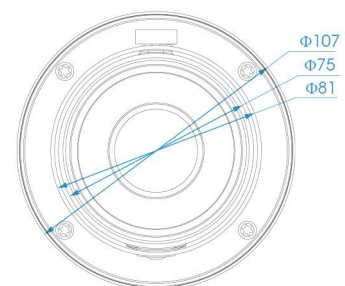

DIMENSIONS (mm)

SUPPORTED BROWSERS

	Model	MS-C2862-F(I)PB (2.0MP)	MS-C2962-F(I)PB (2.0MP)	MS-C3762-F(I)PB (3.0MP)	MS-C4462-F(I)PB (4.0MP)
Camera	Image Sensor	1/1.8" Exmor CMOS	1/2.8" Progressive Scan CMOS		1/3" Progressive Scan CMOS
	Min. Illumination	Color:0.002Lux @F1.2 B/W:0Lux with IR on		Color: 0.005Lux @F1.2 B/W: 0Lux with IR on	Color: 0.008Lux @F1.2 B/W: 0Lux with IR on
	WDR	Super WDR up to 120dB	Super WDR up to 140dB	Super WDR up to 120dB	
	Lens	Motorized 3.6~10mm@F1.4 P-Iris(Optional)	Motorized 3.0~10.5mm/7~22mm @F1.4 P-Iris(Optional)		
	Mount	Φ14			
	Field of View	H92°~H42°(3.6~10mm)	H90°~ H31°(3.0~10.5mm)	H80°~ H29°(3.0~10.5mm)	H76.2°~H25°(3.0~10.5mm)
	Shutter Time	1/100000s~1/5s			
	IR Distance	Up to 35m			
	Day&Night	ICR Filter Auto Switch			
Video	Max Image Resolution	1920×1080		2048x1536	2592×1520
	Frame Rate	30fps(1920×1080), 30fps(1280×960), 30fps(1280×720), 30fps(704x576)		30fps(2048x1536), 30fps(1920×1080), 30fps(1280×960), 30fps(1280×720), 30fps(704x576)	20fps(2592×1520), 30fps(2304×1296), 30fps(1920×1080), 30fps(1280×960), 30fps(1280×720), 30fps(704x576)
	Video Compression	H.265(HEVC)/H.264/MJPEG			
	Video Bit Rate	16Kbps~16Mbps(CBR/VBR Adjustable)			
	Image Setting	Brightness/Contrast/Saturation/Sharpness			
	Video Output	1.0Vp-p CVBS Output (75 Ω)			
Network	Ethernet	1*RJ45 10M/100M Ethernet Port			
	Network Storage	NAS(Support NFS, SMB/CIFS)			
	Protocol	TCP/IP, UDP, RTP, RTSP, RTCP, HTTP, HTTPS, DNS, DDNS, DHCP, FTP, NTP, SMTP, SNMP, UPnP, SIP, IPv6, PPPoE, VLAN			
Audio	Audio Compression	G.711/AAC			
	Audio I/O	1/1			
System	Alarm I/O	1/1			
	Storage	Support Micro SD/SDHC/SDXC Local Storage, up to 64G			
	Advanced Function	Motion Detection, Privacy Masking, Backlight Compensation, 3D-DNR, ROI			
	SIP/VoIP Support	Yes, Voice & Video-over-IP			
	Event Trigger	Motion Detection, Network Disconnection, etc.			
	Event Action	FTP Upload/ SMTP Upload/ SD Card Record/ SIP Phone			
General	System Compatibility	ONVIF Profile S			
	Working Temperature	-30℃~60℃			
	Working Humidity	0~90%(Non-condensing)			
	Power Supply	PoE/ DC12V±10%			
	Power Consumption	5W MAX	6W MAX	5W MAX	
		9W MAX (With IR on)	10.5W MAX (With IR on)	9W MAX (With IR on)	
	Weather Proof	Up to IP66 Rating for Weather-resistant Performance			
	Weight	1080g			
	Dimensions	Φ107mmX266mm			
Warranty	2 Years				